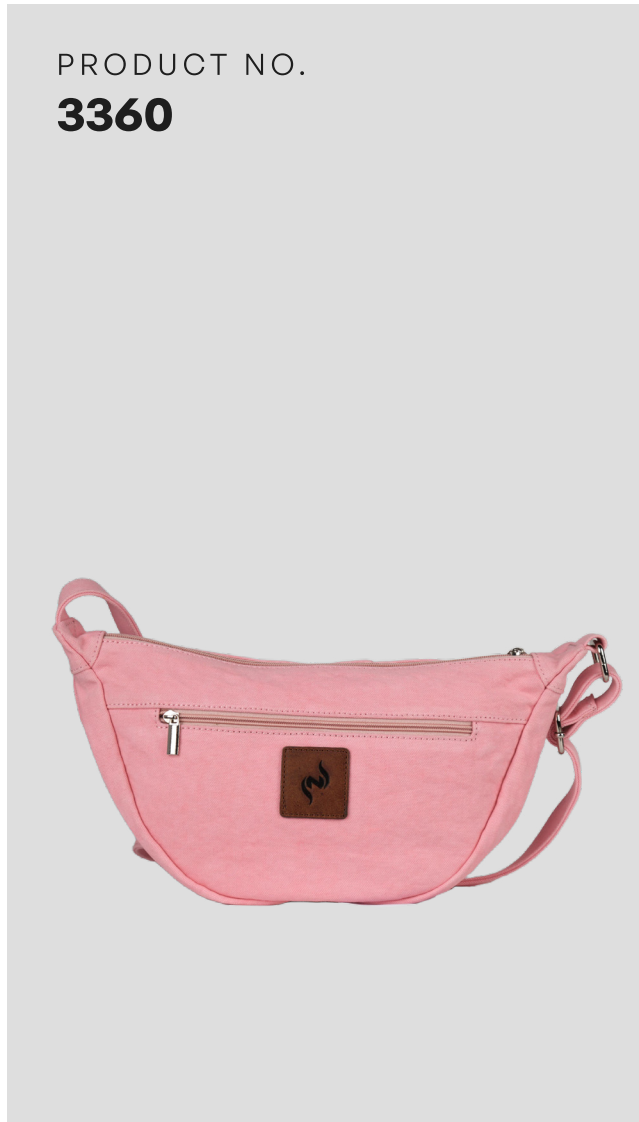

PRODUCT NO.
3360

COLOUR

RASPBERRY

CATEGORY

WASHED CANVAS

SIZE

H 20cm x L 40.5cm x
W 11cm