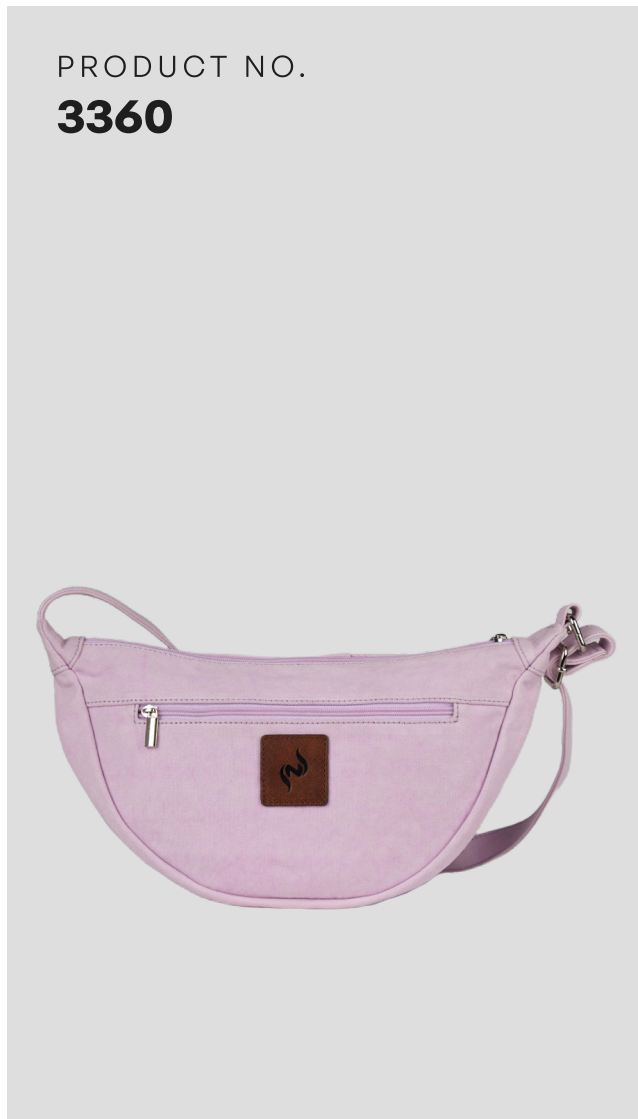

PRODUCT NO.
3360

COLOUR

HYACINTH

CATEGORY

WASHED CANVAS

SIZE

H 20cm x L 40.5cm x
W 11cm